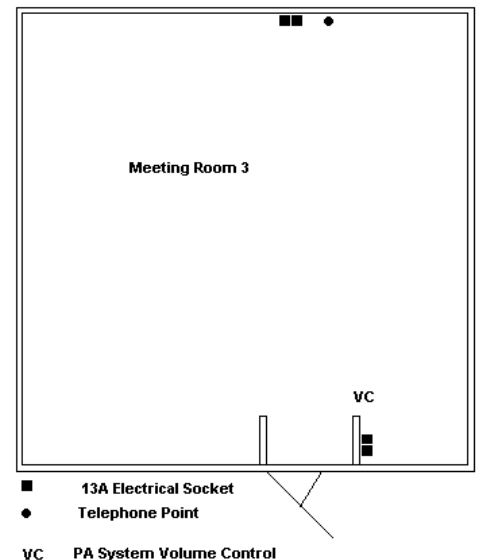

<u>Size (m)</u>	MR 1	MR 2	MR 3
Length	5.4	7.8	6.7
Width	5.8	5.8	6.6
Height	2.7	2.7	2.9

<u>Capacities</u>	MR 1	MR 2	MR 3	MR 1&2
Theatre	30	40	45	60
Classroom	18	24	30	30
Boardroom / U-Shape	15	20	25	35

Conference Prices 2008